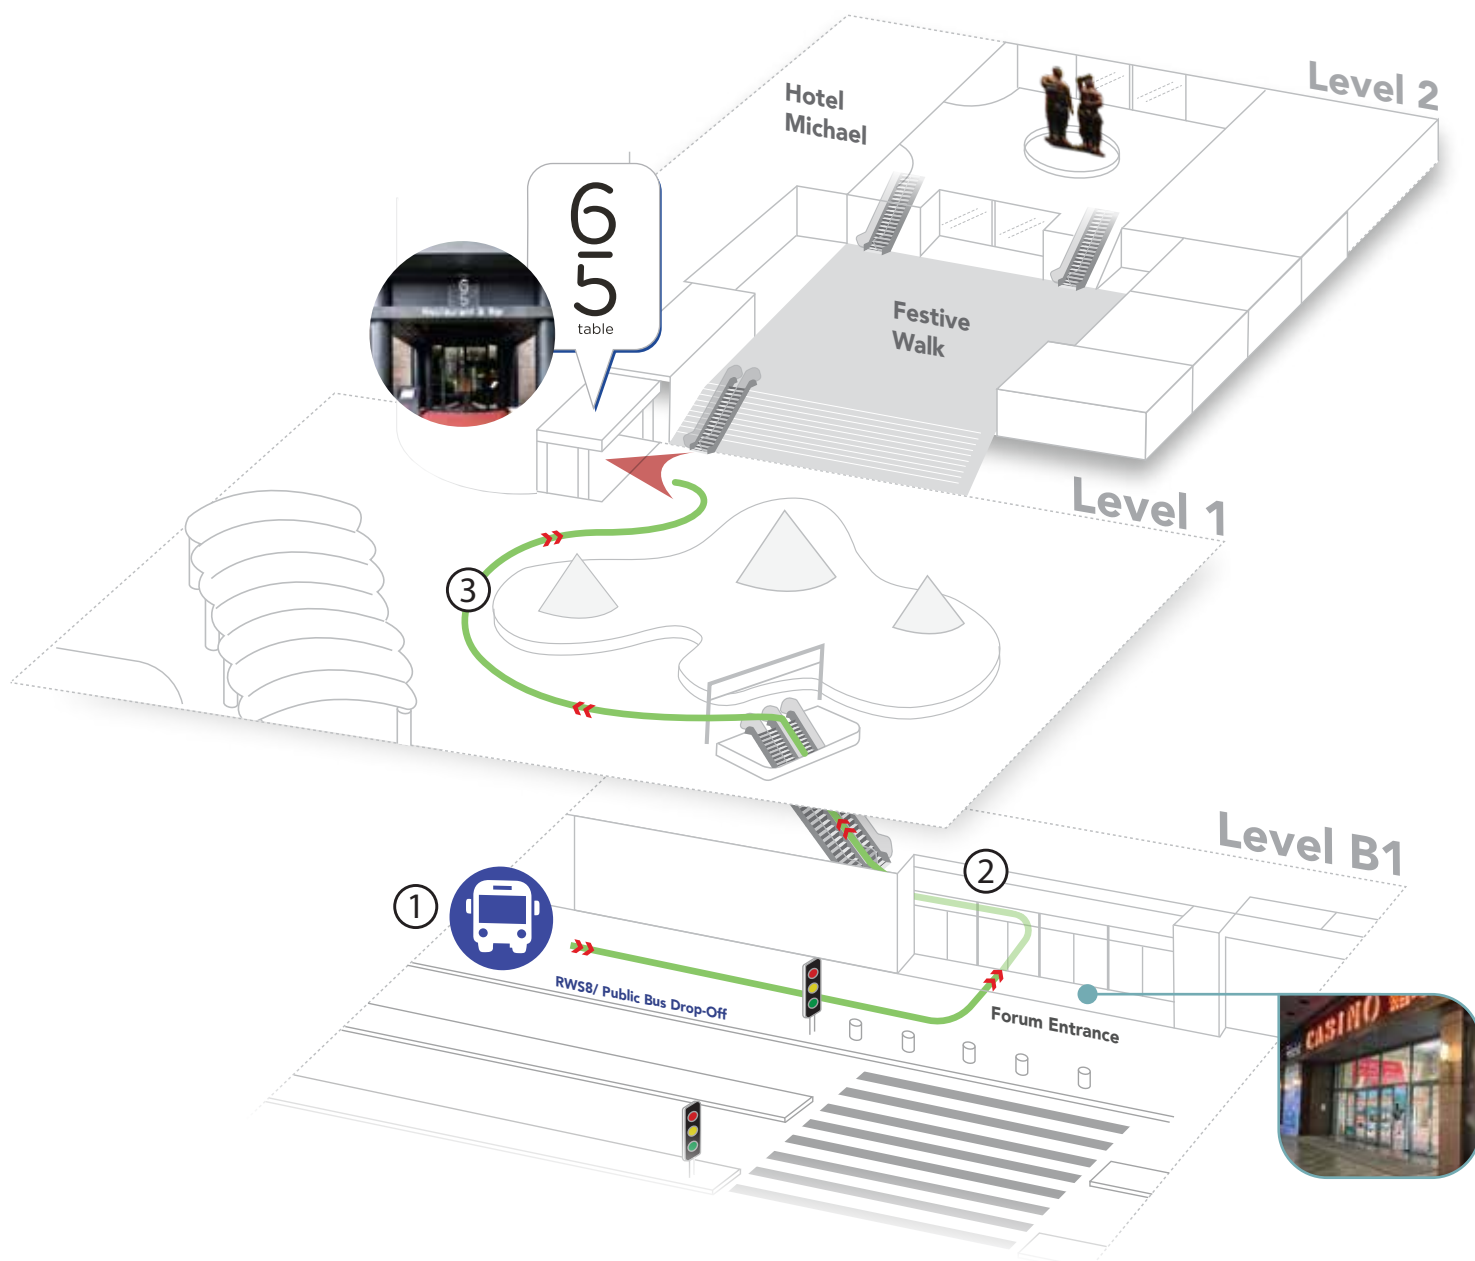

# By Sentosa Express (Resorts World Station)

- ① Board the Sentosa Express at VivoCity Level 3. Alight at the first stop.
- ② Turn left towards Festive Walk. table65 is on your left.

# By RWS8 and Public Buses

- ① Alight at Resorts World Sentosa and enter the Forum.
- ② Turn left and take the escalator to Level 1.
- ③ Walk around the central installation towards Festive Walk. table65 is on your left.

# By Car

- ① On Sentosa Gateway, keep to the left and drive down the slope leading to Resorts World Sentosa Car Park.
- ② Filter right and stay on the lane marked "Cars/Taxis".
- ③ Follow the overhead signage to "B1 East" and park. Walk towards the Forum entrance.
- ④ Enter the Forum and turn left. Take the escalator to Level 1.
- ⑤ Walk around the central installation towards Festive Walk. table65 is on your left.

# By Taxi

- ① Drop off at Hotel Michael lobby in Resorts World Sentosa.
- ② Walk past the iconic Botero statues.
- ③ Exit the lobby and walk through Festive Walk.
- ④ Go down one flight of stairs/escalators. table65 is on your right.