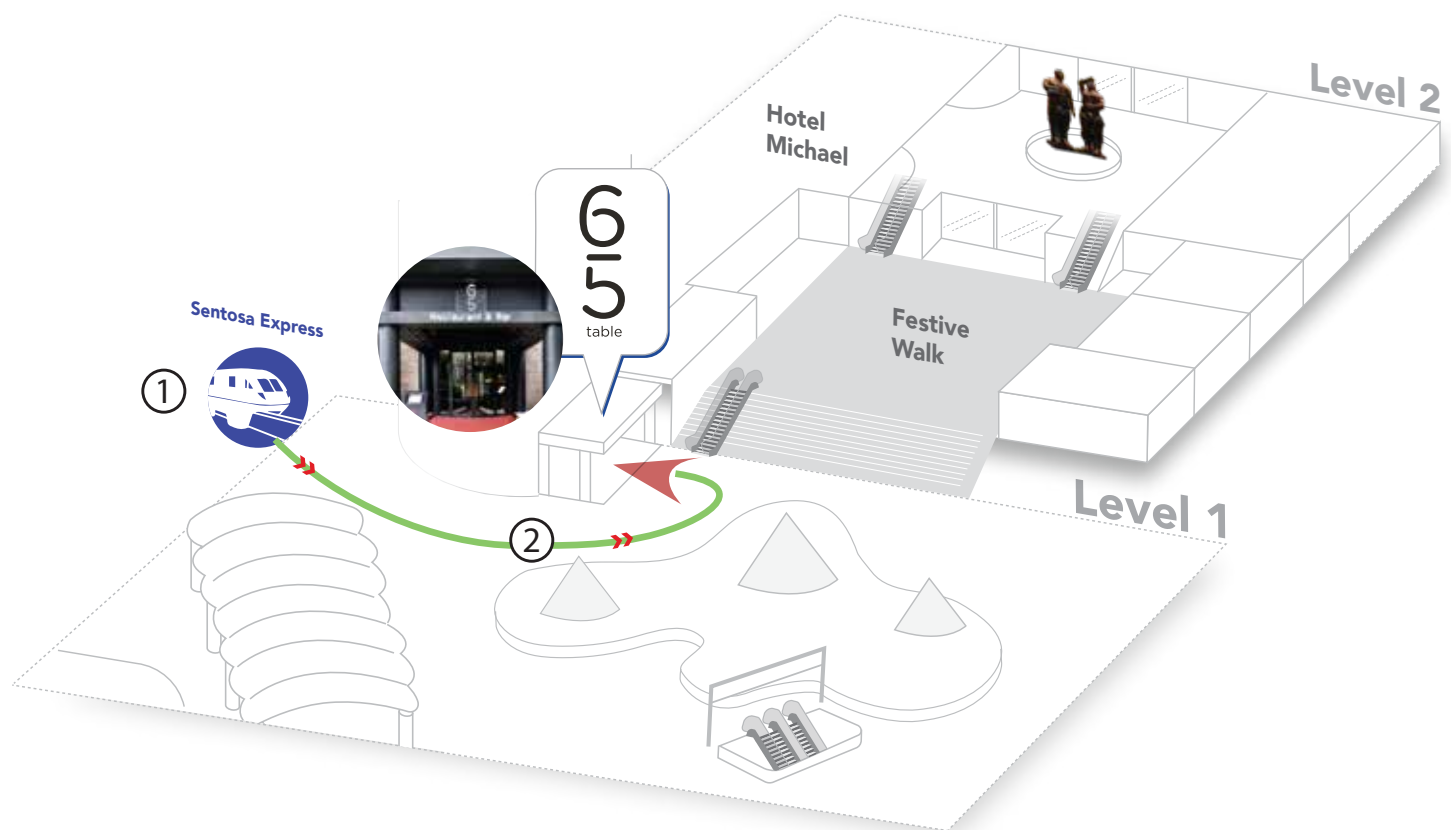

# By Sentosa Express (Resorts World Station)

- ① Board the Sentosa Express at VivoCity Level 3. Alight at the first stop.
- ② Turn left towards Festive Walk. table65 is on your left.

# By RWS8 and Public Buses

- ① Alight at Resorts World Sentosa and enter the Forum.
- ② Turn left and take the escalator to Level 1.
- ③ Walk around the central installation towards Festive Walk. table65 is on your left.

# By Car

- ① On Sentosa Gateway, keep to the left and drive down the slope leading to Resorts World Sentosa Car Park.
- ② Filter right and stay on the lane marked "Cars/Taxis".
- ③ Follow the overhead signage to "B1 East" and park. Walk towards the Forum entrance.
- ④ Enter the Forum and turn left. Take the escalator to Level 1.
- ⑤ Walk around the central installation towards Festive Walk. table65 is on your left.

# By Taxi

- ① Drop off at Hotel Michael lobby in Resorts World Sentosa.
- ② Walk past the iconic Botero statues.
- ③ Exit the lobby and walk through Festive Walk.
- ④ Go down one flight of stairs/escalators. table65 is on your right.