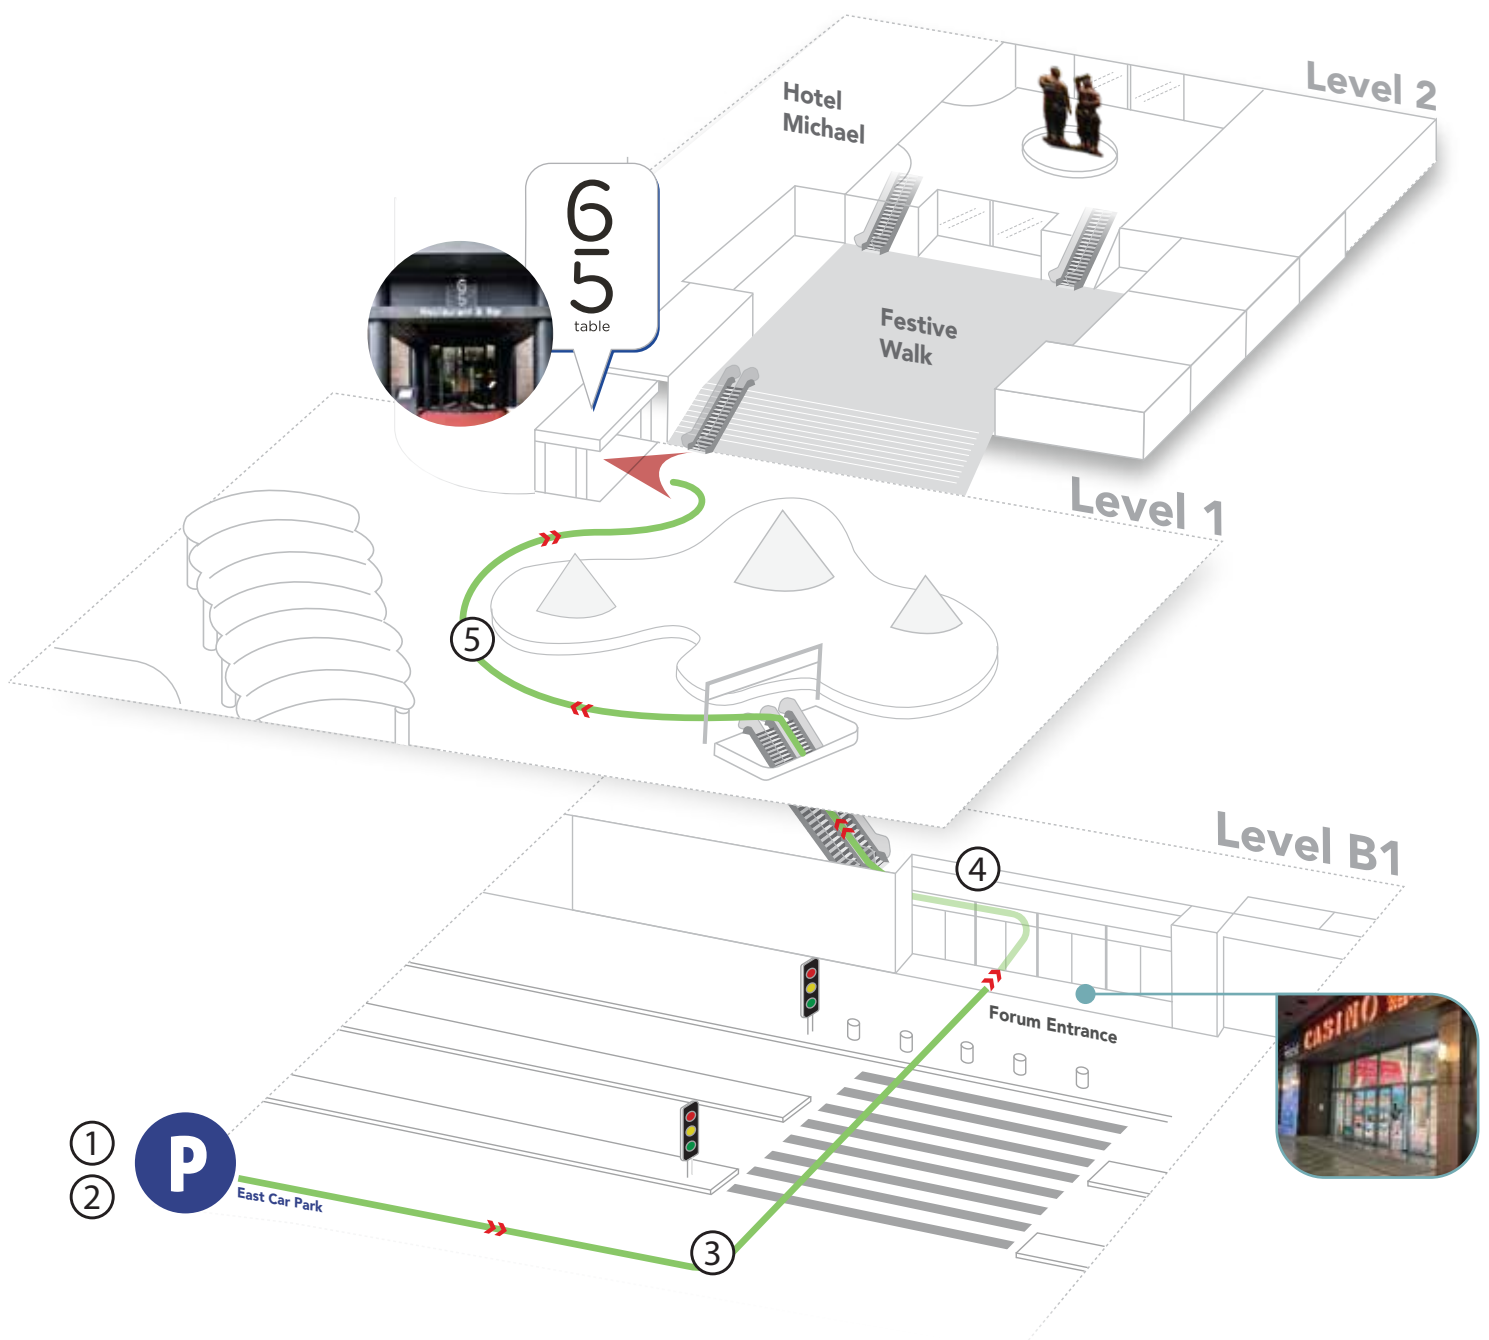

# By Sentosa Express (Resorts World Station)

- ① Board the Sentosa Express at VivoCity Level 3. Alight at the first stop.
- ② Turn left towards Festive Walk. table65 is on your left.

# By RWS8 and Public Buses

- ① Alight at Resorts World Sentosa and enter the Forum.
- ② Turn left and take the escalator to Level 1.
- ③ Walk around the central installation towards Festive Walk. table65 is on your left.

# By Car

- ① On Sentosa Gateway, keep to the left and drive down the slope leading to Resorts World Sentosa Car Park.
- ② Filter right and stay on the lane marked "Cars/Taxis".
- ③ Follow the overhead signage to "B1 East" and park. Walk towards the Forum entrance.
- ④ Enter the Forum and turn left. Take the escalator to Level 1.
- ⑤ Walk around the central installation towards Festive Walk. table65 is on your left.

# By Taxi

- ① Drop off at Hotel Michael lobby in Resorts World Sentosa.
- ② Walk past the iconic Botero statues.
- ③ Exit the lobby and walk through Festive Walk.
- ④ Go down one flight of stairs/escalators. table65 is on your right.