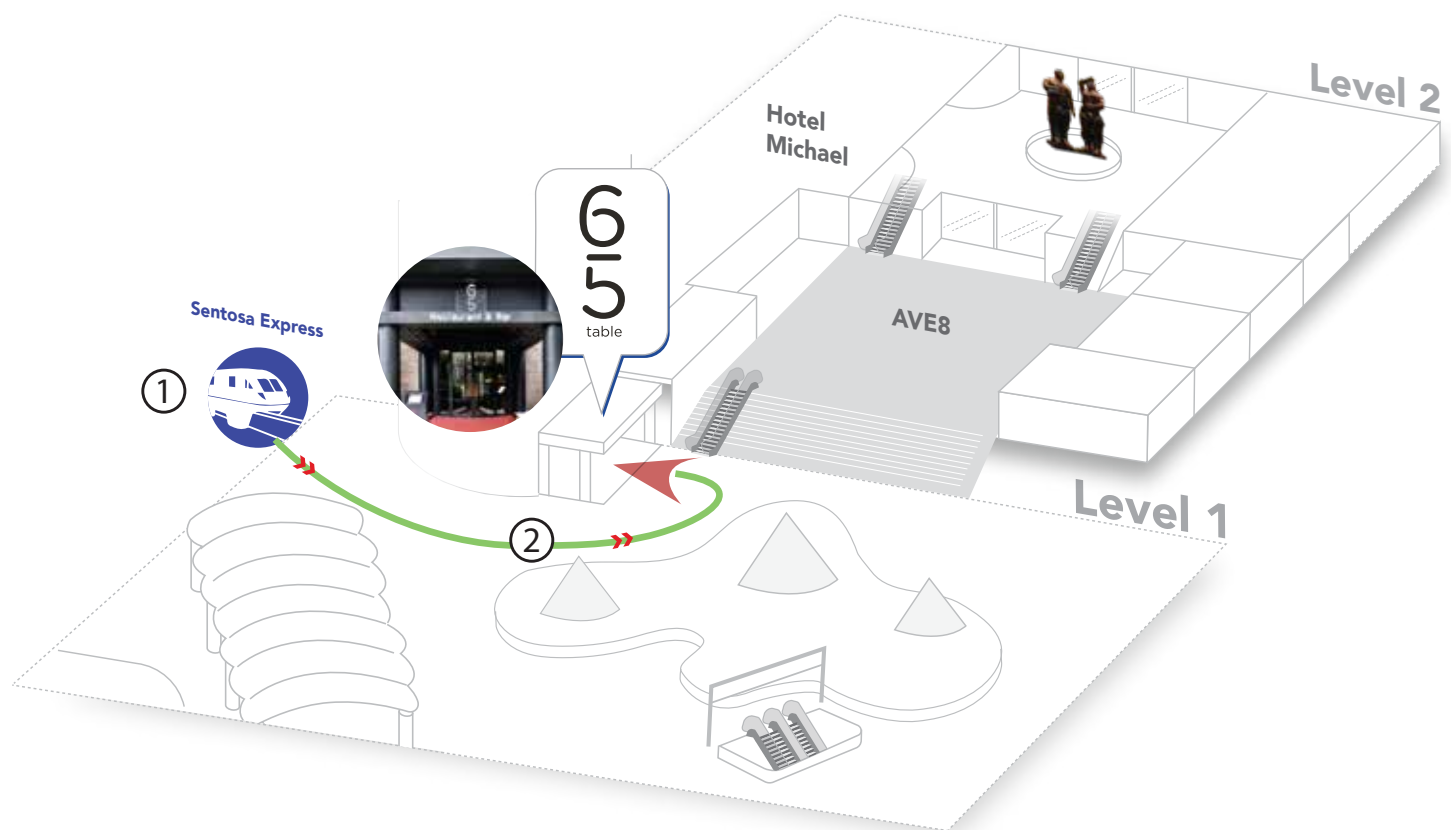

By Sentosa Express (Resorts World Station)

- ① Board the Sentosa Express at VivoCity Level 3. Alight at the first stop.
- ② Turn left towards AVE8. table65 is on your left.

By RWS8 and Public Buses

- ① Alight at Resorts World Sentosa and enter the Forum.
- ② Turn left and take the escalator to Level 1.
- ③ Walk around the central installation towards AVE8. table65 is on your left.

By Car

- ① On Sentosa Gateway, keep to the left and drive down the slope leading to Resorts World Sentosa Car Park.
- ② Filter right and stay on the lane marked "Cars/Taxis".
- ③ Follow the overhead signage to "B1 East" and park. Walk towards the Forum entrance.
- ④ Enter the Forum and turn left. Take the escalator to Level 1.
- ⑤ Walk around the central installation towards AVE8. table65 is on your left.

By Taxi

- ① Drop off at Hotel Michael lobby in Resorts World Sentosa.
- ② Walk past the iconic Botero statues.
- ③ Exit the lobby and walk through AVE8.
- ④ Go down one flight of stairs/escalators. table65 is on your right.