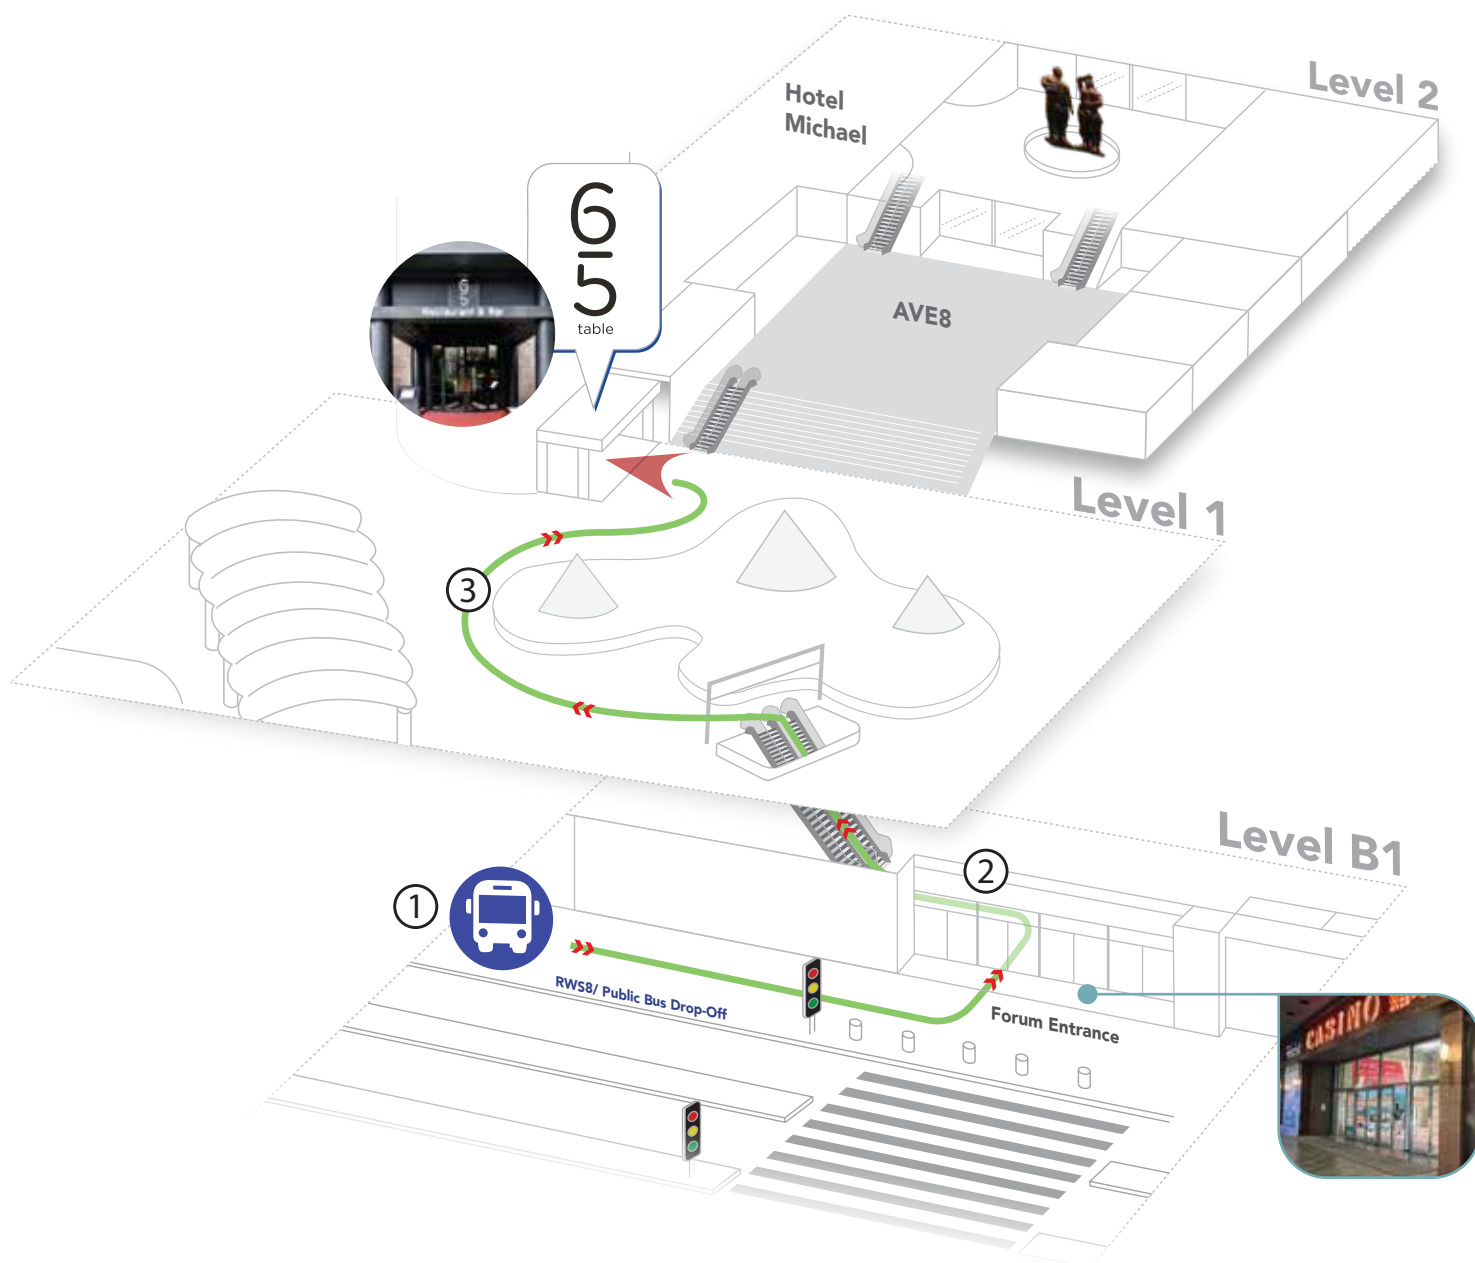

By Sentosa Express (Resorts World Station)

- ① Board the Sentosa Express at VivoCity Level 3. Alight at the first stop.
- ② Turn left towards AVE8. table65 is on your left.

By RWS8 and Public Buses

- ① Alight at Resorts World Sentosa and enter the Forum.
- ② Turn left and take the escalator to Level 1.
- ③ Walk around the central installation towards AVE8. table65 is on your left.

By Car

- ① On Sentosa Gateway, keep to the left and drive down the slope leading to Resorts World Sentosa Car Park.
- ② Filter right and stay on the lane marked "Cars/Taxis".
- ③ Follow the overhead signage to "B1 East" and park. Walk towards the Forum entrance.
- ④ Enter the Forum and turn left. Take the escalator to Level 1.
- ⑤ Walk around the central installation towards AVE8. table65 is on your left.

By Taxi

- ① Drop off at Hotel Michael lobby in Resorts World Sentosa.
- ② Walk past the iconic Botero statues.
- ③ Exit the lobby and walk through AVE8.
- ④ Go down one flight of stairs/escalators. table65 is on your right.