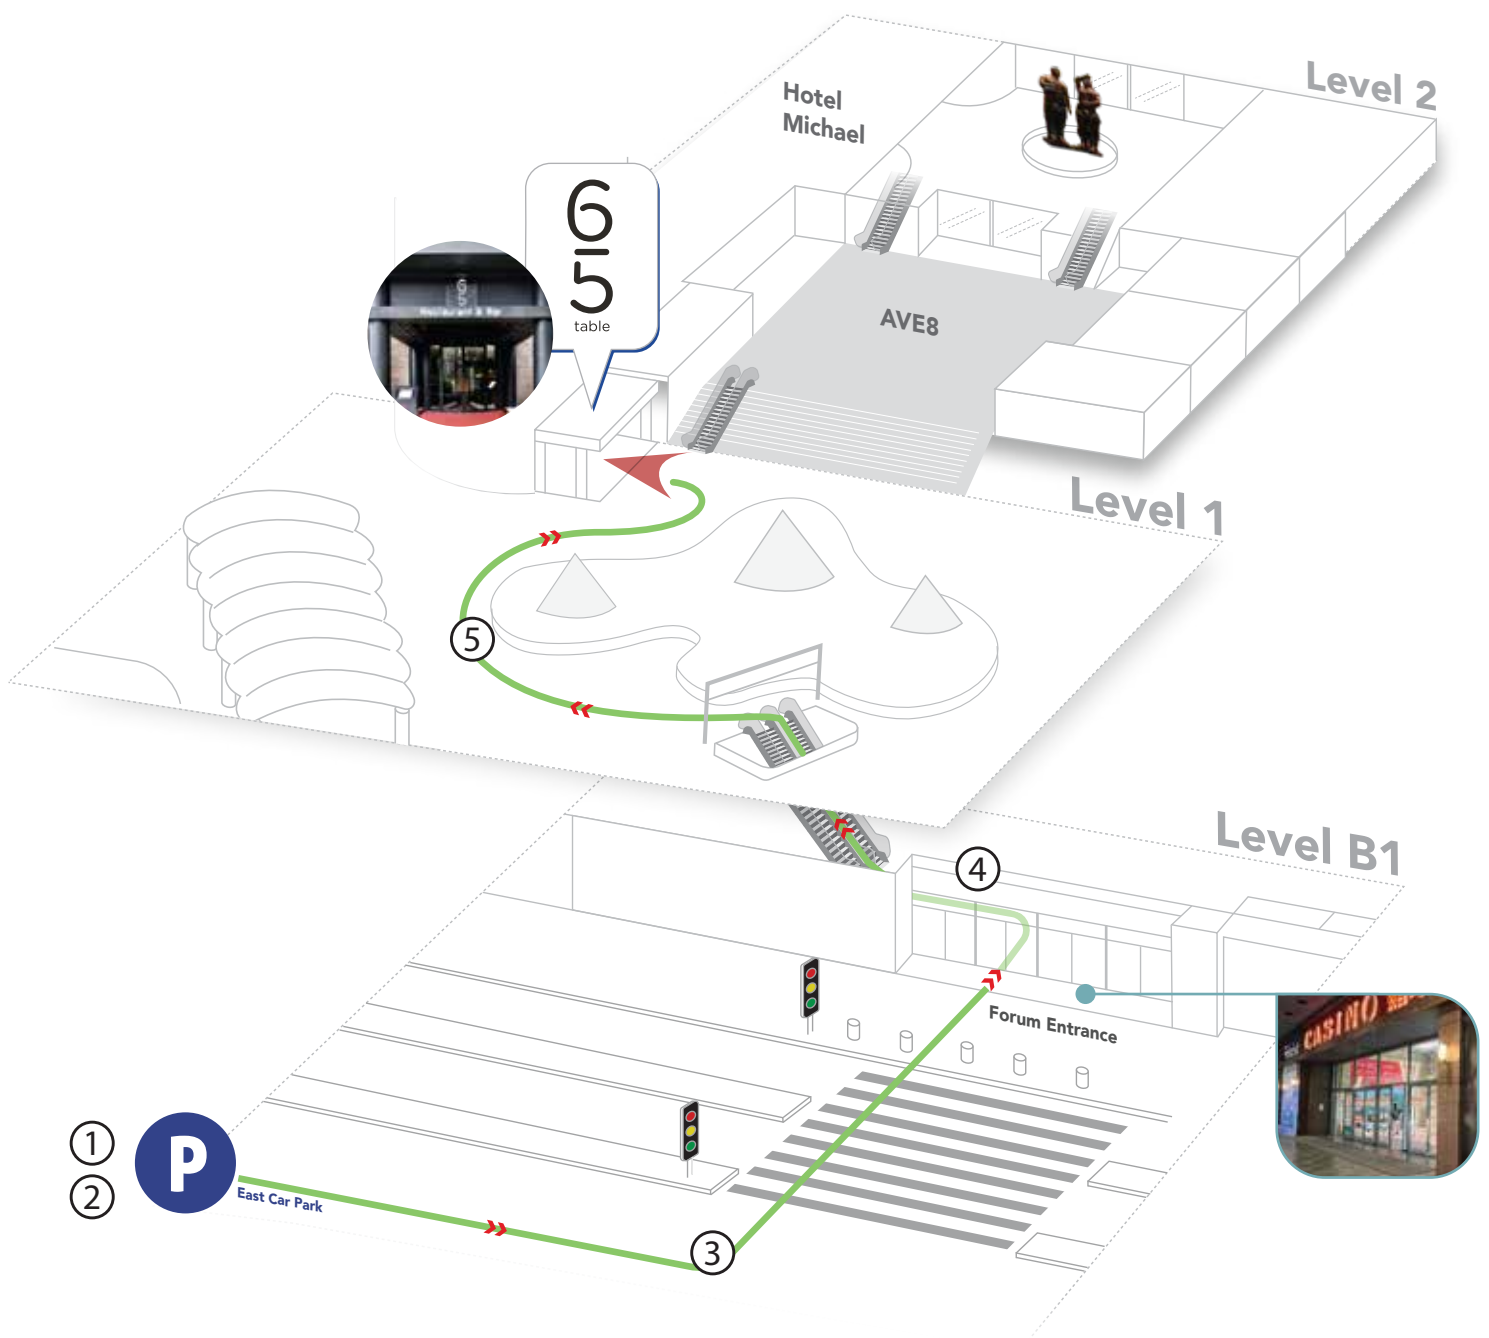

By Sentosa Express (Resorts World Station)

- ① Board the Sentosa Express at VivoCity Level 3. Alight at the first stop.
- ② Turn left towards AVE8. table65 is on your left.

By RWS8 and Public Buses

- ① Alight at Resorts World Sentosa and enter the Forum.
- ② Turn left and take the escalator to Level 1.
- ③ Walk around the central installation towards AVE8. table65 is on your left.

By Car

- ① On Sentosa Gateway, keep to the left and drive down the slope leading to Resorts World Sentosa Car Park.
- ② Filter right and stay on the lane marked "Cars/Taxis".
- ③ Follow the overhead signage to "B1 East" and park. Walk towards the Forum entrance.
- ④ Enter the Forum and turn left. Take the escalator to Level 1.
- ⑤ Walk around the central installation towards AVE8. table65 is on your left.

By Taxi

- ① Drop off at Hotel Michael lobby in Resorts World Sentosa.
- ② Walk past the iconic Botero statues.
- ③ Exit the lobby and walk through AVE8.
- ④ Go down one flight of stairs/escalators. table65 is on your right.