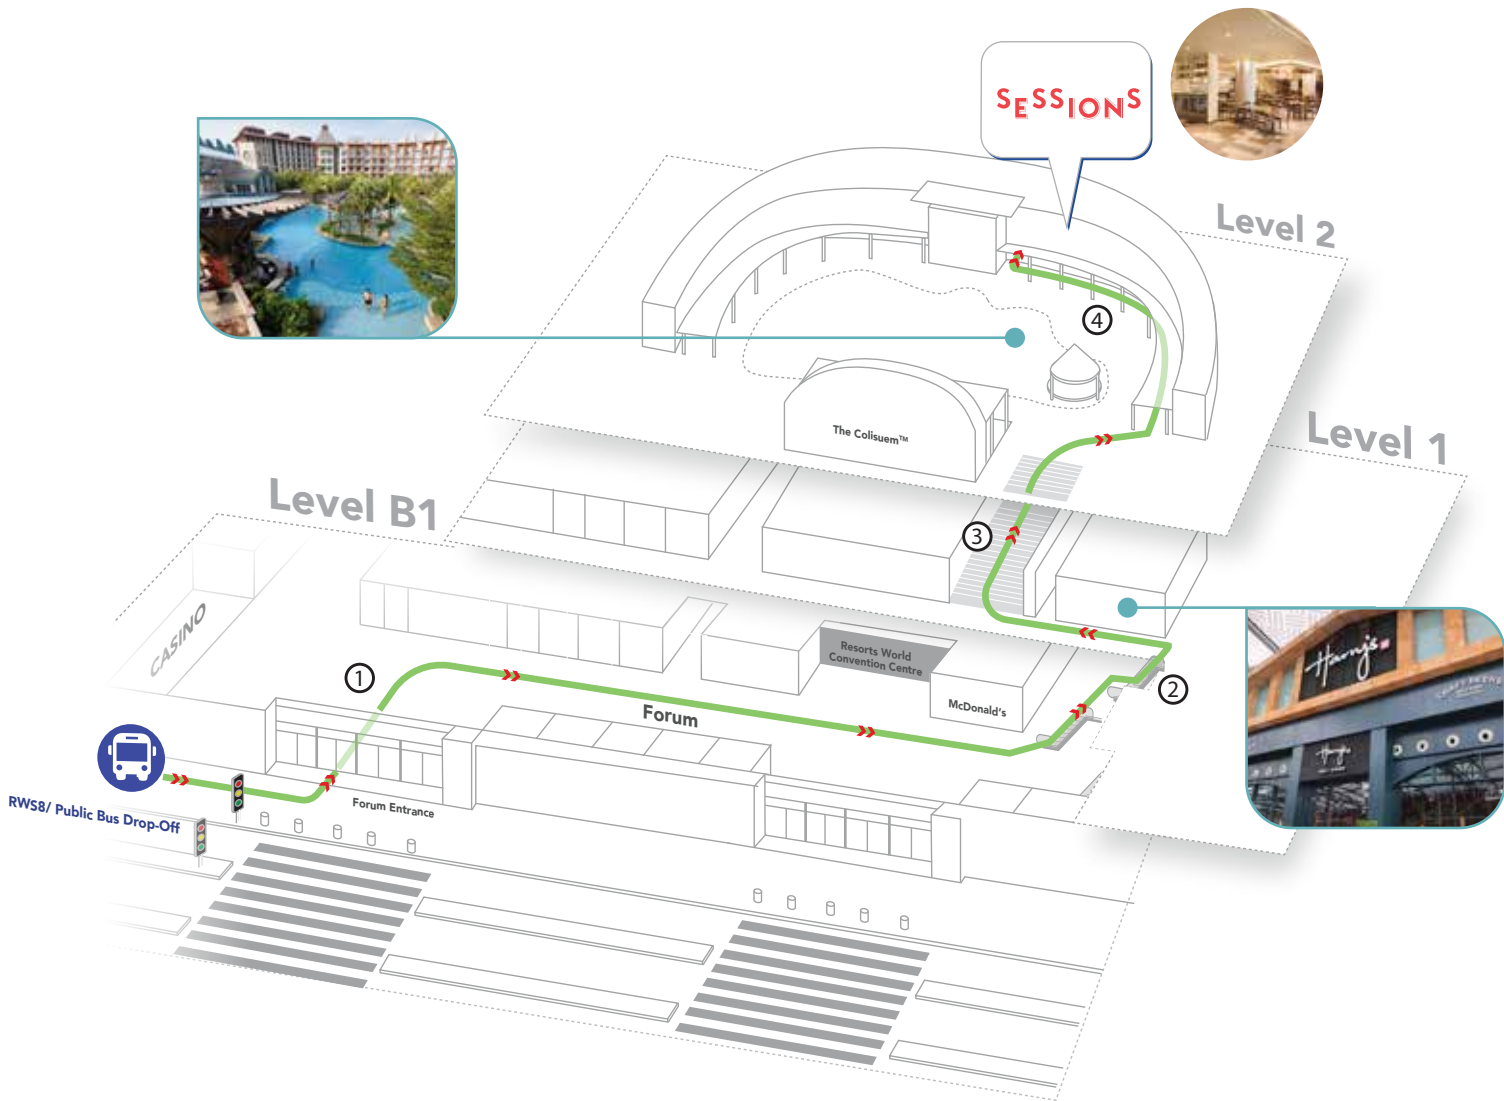

By RWS8 or Public Buses

- ① Alight at Resorts World Sentosa. Enter the Forum, turn right and walk towards McDonald's.
- ② Take the escalator to Level 1, turn left and walk past Harry's.
- ③ Turn right and walk up the stairs to The Coliseum™.
- ④ Walk towards your right and follow the sheltered pathway until you see Sessions on your right.

By Sentosa Express (Resorts World Station)

- ① Board the Sentosa Express at VivoCity Level 3. Alight at the first stop.
- ② Walk towards the end of the canopy.
- ③ Walk straight and turn left when you reach CURATE CUCINA PISANA.
- ④ Walk past Starbucks until you reach Hard Rock® Café.
- ⑤ Turn left and walk up the stairs to The Coliseum™.
- ⑥ Walk towards your right and follow the sheltered pathway until you see Sessions on your right.

By Taxi

- ① Drop off at Hard Rock® Hotel Singapore in Resorts World Sentosa.
- ② Sessions is located on Level 2 of Hard Rock® Hotel Singapore.

By Car

- ① On Sentosa Gateway, keep to the left and drive down the slope leading to Resorts World Sentosa Car Park.
- ② Filter right and stay on the lane marked "Cars/Taxis".
- ③ Follow the overhead signage to "B1 West".
- ④ Filter to the left towards "B1 West".
- ⑤ Follow the signage to Hard Rock® Hotel Singapore and park.
- ⑥ Take the elevator to Sessions on Level 2 of Hard Rock® Hotel Singapore.