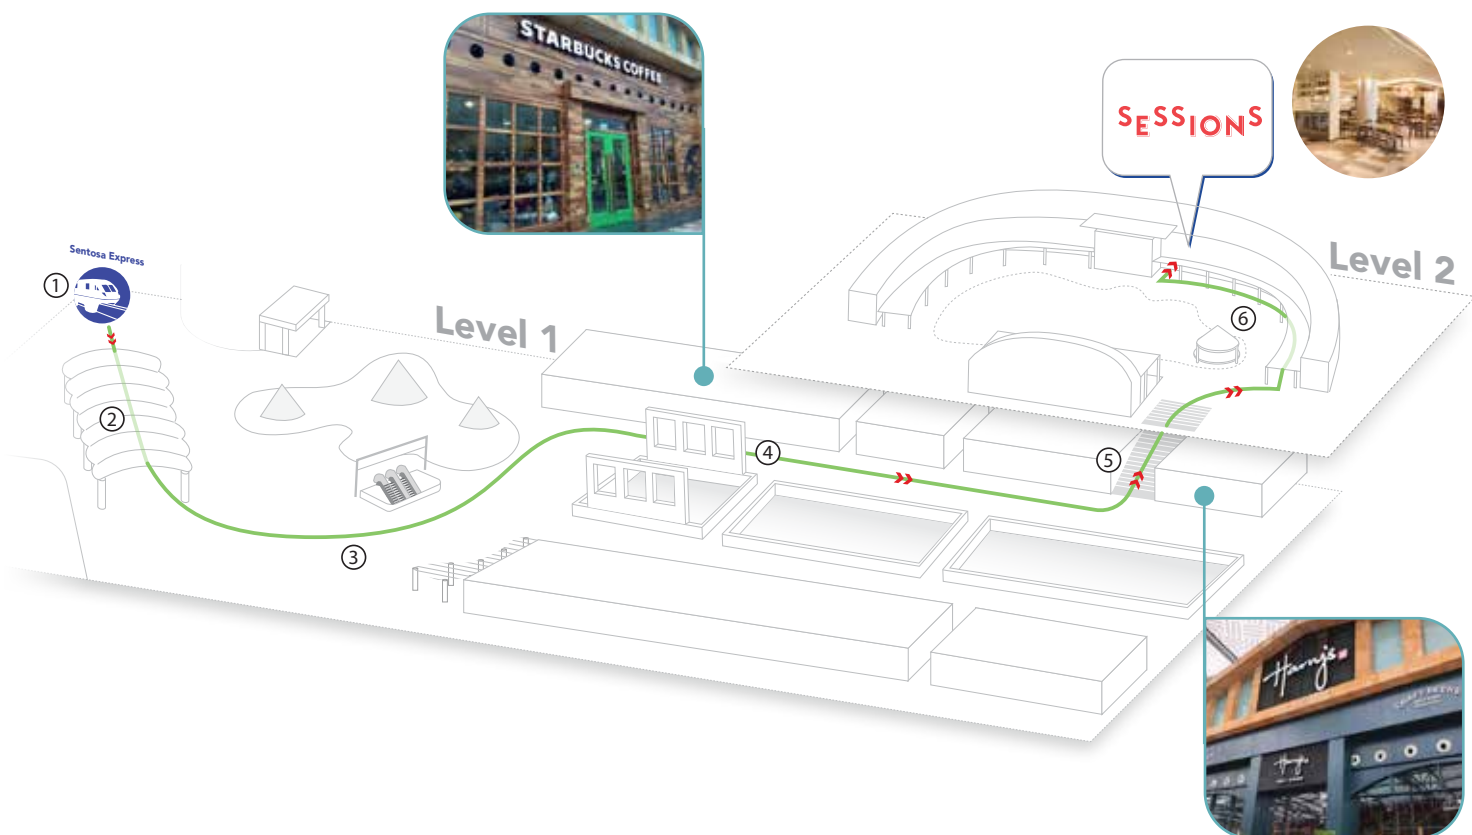

By RWS8 or Public Buses

- ① Alight at Resorts World Sentosa. Enter the Forum, turn right and walk towards McDonald's.
- ② Take the escalator to Level 1, turn left and walk past Harry's.
- ③ Turn right and walk up the stairs to The Coliseum™.
- ④ Walk towards your right and follow the sheltered pathway until you see Sessions on your right.

By Sentosa Express (Resorts World Station)

- ① Board the Sentosa Express at VivoCity Level 3. Alight at the first stop.
- ② Walk towards the end of the canopy.
- ③ Walk straight and turn left when you reach CURATE CUCINA PISANA.
- ④ Walk past Starbucks until you reach Hard Rock® Café.
- ⑤ Turn left and walk up the stairs to The Coliseum™.
- ⑥ Walk towards your right and follow the sheltered pathway until you see Sessions on your right.

By Taxi

- ① Drop off at Hard Rock® Hotel Singapore in Resorts World Sentosa.
- ② Sessions is located on Level 2 of Hard Rock® Hotel Singapore.

By Car

- ① On Sentosa Gateway, keep to the left and drive down the slope leading to Resorts World Sentosa Car Park.
- ② Filter right and stay on the lane marked "Cars/Taxis".
- ③ Follow the overhead signage to "B1 West".
- ④ Filter to the left towards "B1 West".
- ⑤ Follow the signage to Hard Rock® Hotel Singapore and park.
- ⑥ Take the elevator to Sessions on Level 2 of Hard Rock® Hotel Singapore.