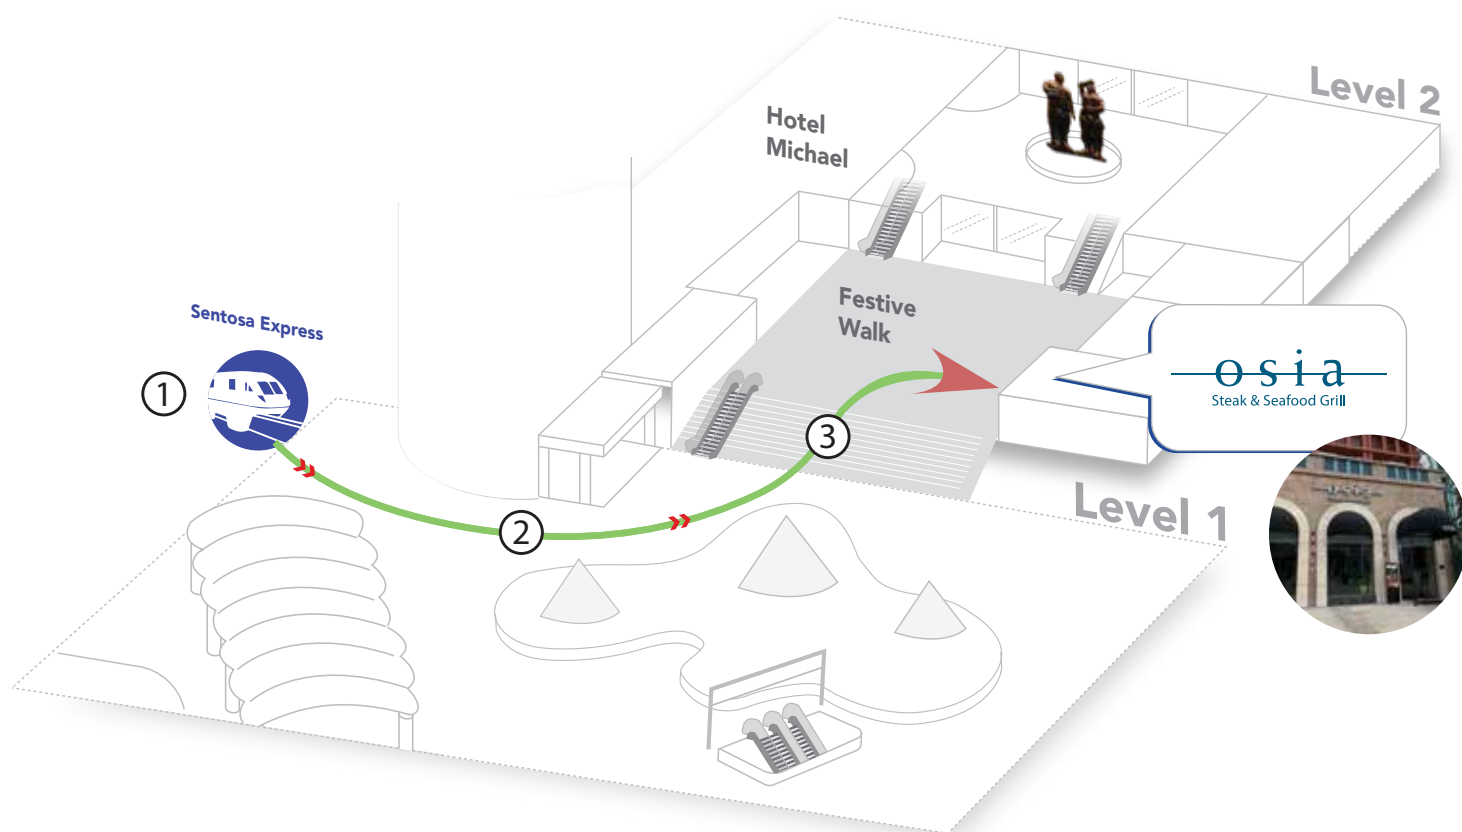

By Sentosa Express (Resorts World Station)

- ① Board the Sentosa Express at VivoCity Level 3. Alight at the first stop.
- ② Turn left towards Festive Walk.
- ③ Go up one flight of stairs/escalators. Osia Steak and Seafood Grill is on your right.

By RWS8 and Public Buses

- ① Alight at Resorts World Sentosa and enter the Forum.
- ② Turn left and take the escalator to Level 1.
- ③ Walk around the central installation towards Festive Walk.
- ④ Go up one flight of stairs/escalators. Osia Steak and Seafood Grill is on your right.

By Car

- ① On Sentosa Gateway, keep to the left and drive down the slope leading to Resorts World Sentosa Car Park.
- ② Filter right and stay on the lane marked "Cars/Taxis".
- ③ Follow the overhead signage to "B1 East" and park. Walk towards the Forum entrance.
- ④ Enter the Forum and turn left. Take the escalator to Level 1.
- ⑤ Walk around the central installation towards Festive Walk.
- ⑥ Go up one flight of stairs/escalators. Osia Steak and Seafood Grill is on your right.

By Taxi

- ① Drop off at Hotel Michael lobby in Resorts World Sentosa.
- ② Walk past the iconic Botero statues.
- ③ Exit the lobby and walk through Festive Walk. Osia Steak and Seafood Grill is on your left.