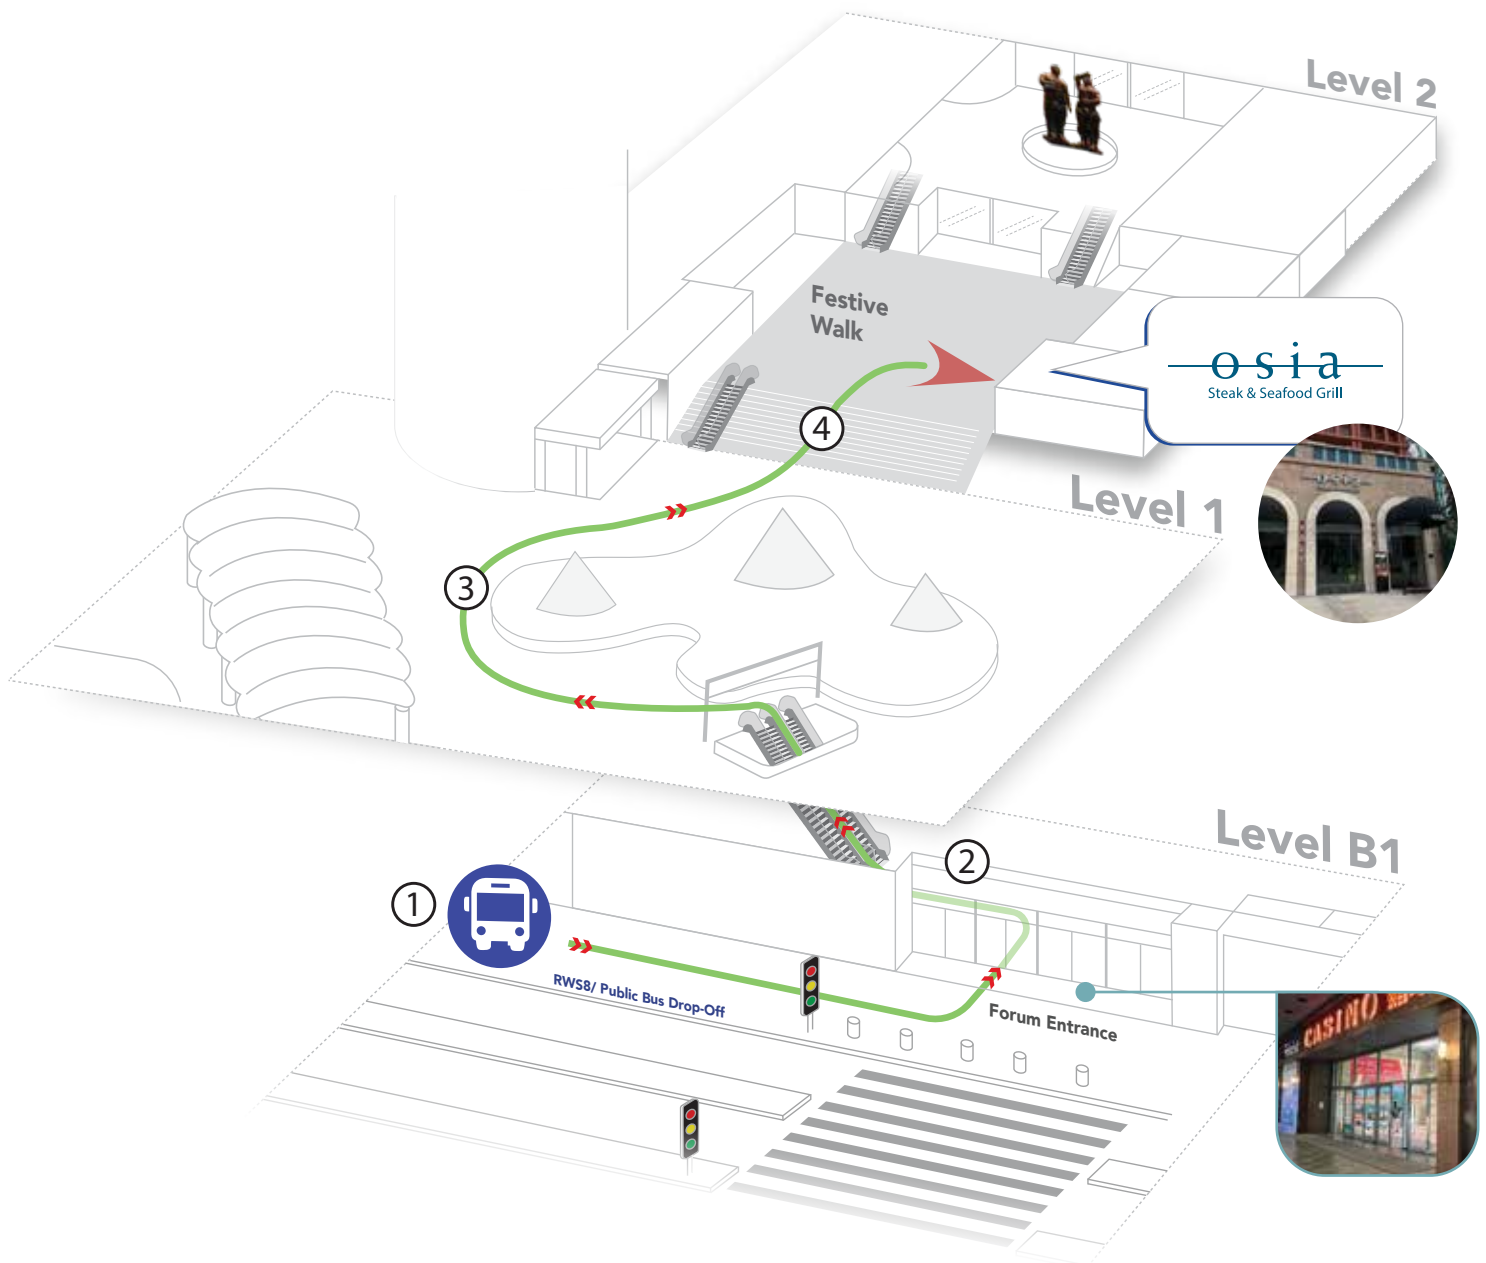

By Sentosa Express (Resorts World Station)

- ① Board the Sentosa Express at VivoCity Level 3. Alight at the first stop.
- ② Turn left towards Festive Walk.
- ③ Go up one flight of stairs/escalators. Osia Steak and Seafood Grill is on your right.

By RWS8 and Public Buses

- ① Alight at Resorts World Sentosa and enter the Forum.
- ② Turn left and take the escalator to Level 1.
- ③ Walk around the central installation towards Festive Walk.
- ④ Go up one flight of stairs/escalators. Osia Steak and Seafood Grill is on your right.

By Car

- ① On Sentosa Gateway, keep to the left and drive down the slope leading to Resorts World Sentosa Car Park.
- ② Filter right and stay on the lane marked "Cars/Taxis".
- ③ Follow the overhead signage to "B1 East" and park. Walk towards the Forum entrance.
- ④ Enter the Forum and turn left. Take the escalator to Level 1.
- ⑤ Walk around the central installation towards Festive Walk.
- ⑥ Go up one flight of stairs/escalators. Osia Steak and Seafood Grill is on your right.

By Taxi

- ① Drop off at Hotel Michael lobby in Resorts World Sentosa.
- ② Walk past the iconic Botero statues.
- ③ Exit the lobby and walk through Festive Walk. Osia Steak and Seafood Grill is on your left.