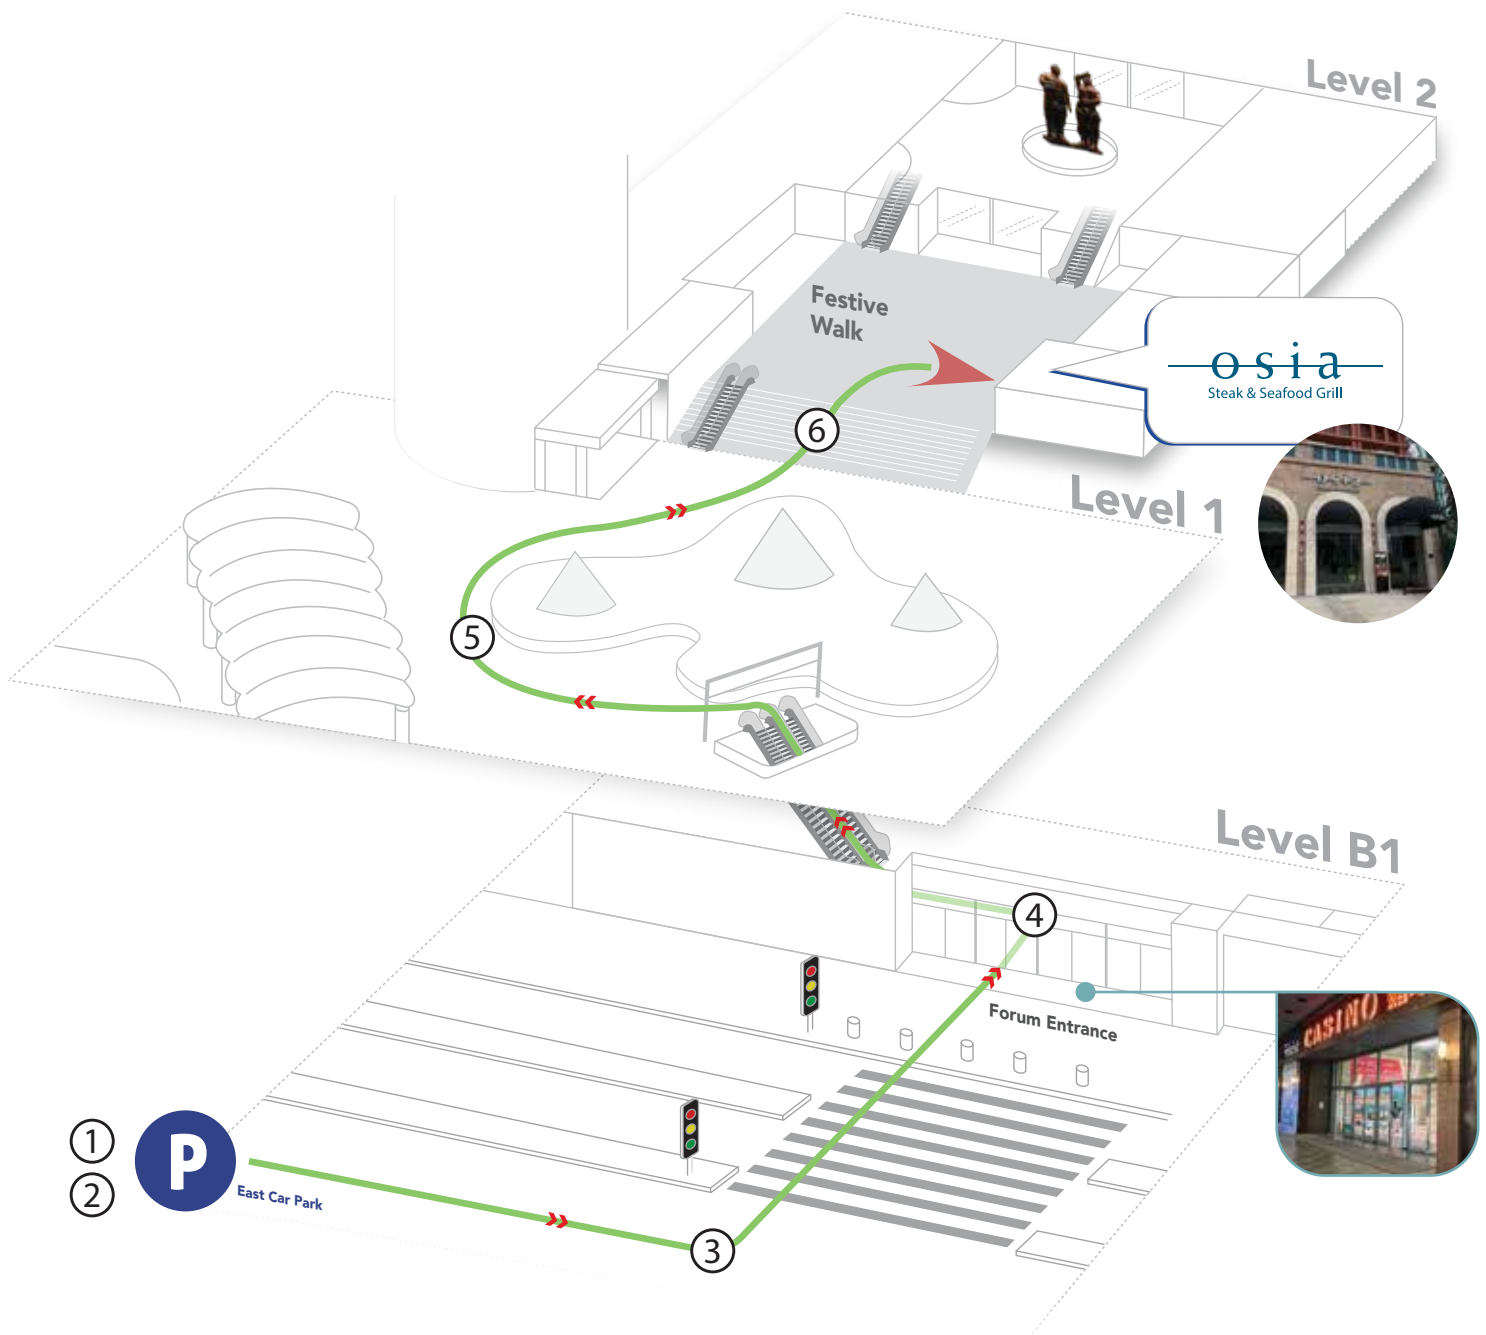

By Sentosa Express (Resorts World Station)

- ① Board the Sentosa Express at VivoCity Level 3. Alight at the first stop.
- ② Turn left towards Festive Walk.
- ③ Go up one flight of stairs/escalators. Osia Steak and Seafood Grill is on your right.

By RWS8 and Public Buses

- ① Alight at Resorts World Sentosa and enter the Forum.
- ② Turn left and take the escalator to Level 1.
- ③ Walk around the central installation towards Festive Walk.
- ④ Go up one flight of stairs/escalators. Osia Steak and Seafood Grill is on your right.

By Car

- ① On Sentosa Gateway, keep to the left and drive down the slope leading to Resorts World Sentosa Car Park.
- ② Filter right and stay on the lane marked "Cars/Taxis".
- ③ Follow the overhead signage to "B1 East" and park. Walk towards the Forum entrance.
- ④ Enter the Forum and turn left. Take the escalator to Level 1.
- ⑤ Walk around the central installation towards Festive Walk.
- ⑥ Go up one flight of stairs/escalators. Osia Steak and Seafood Grill is on your right.

By Taxi

- ① Drop off at Hotel Michael lobby in Resorts World Sentosa.
- ② Walk past the iconic Botero statues.
- ③ Exit the lobby and walk through Festive Walk. Osia Steak and Seafood Grill is on your left.