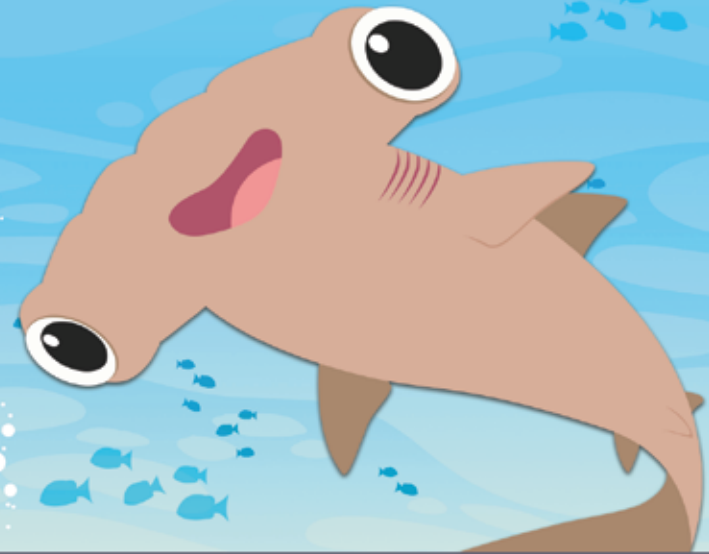

I Spy With My Fishie Eye Resource Guide

This activity allows children to explore and recognise various marine animals and their unique characteristics. Children will exercise their numeracy, colour and shape recognition skills while having fun searching for the animals!

Tiger Tail Seahorse

Hippocampus comes

I do not have teeth!
I suck in food using my
straw-like mouth.

14.8 cm

Zooplankton

Scalloped Hammerhead Shark

Sphyrna lewini

My eyes are found on the
sides of my wide head.
They help me see almost
everything around me!