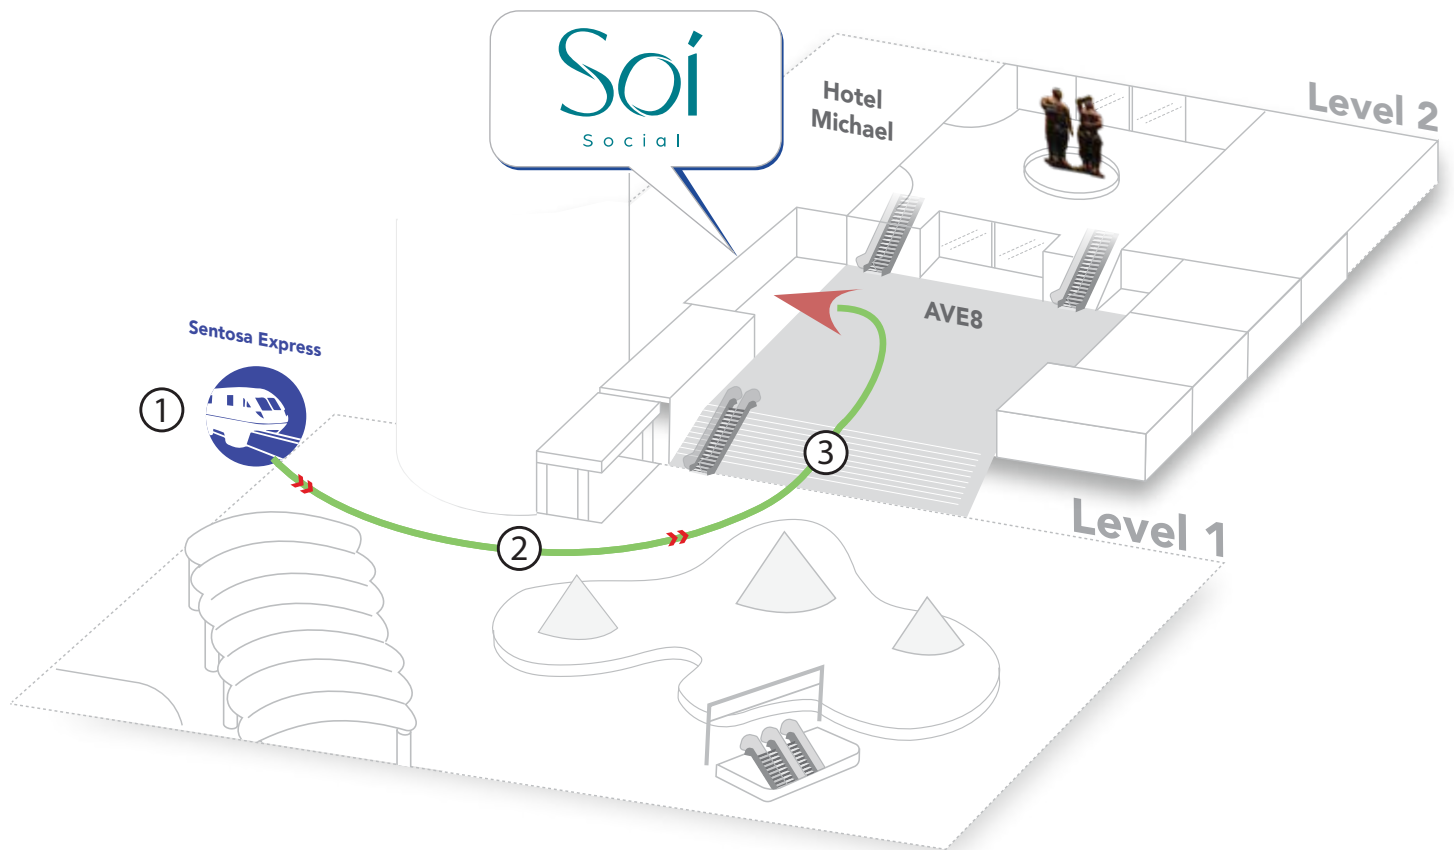

By Sentosa Express (Resorts World Station)

- ① Board the Sentosa Express at VivoCity Level 3. Alight at the first stop.
- ② Turn left towards AVE8.
- ③ Go up one flight of stairs/escalators. SOI SOCIAL is on your left.

By RWS8 and Public Buses

- ① Alight at Resorts World Sentosa and enter the Forum.
- ② Turn left and take the escalator to Level 1.
- ③ Walk around the central installation towards AVE8.
- ④ Go up one flight of stairs/escalators. SOI SOCIAL is on your left.

By Car

- ① On Sentosa Gateway, keep to the left and drive down the slope leading to Resorts World Sentosa Car Park.
- ② Filter right and stay on the lane marked "Cars/Taxis".
- ③ Follow the overhead signage to "B1 East" and park. Walk towards the Forum entrance.
- ④ Enter the Forum and turn left. Take the escalator to Level 1.
- ⑤ Walk around the central installation towards AVE8.
- ⑥ Go up one flight of stairs/escalators. SOI SOCIAL is on your left.

By Taxi

- ① Drop off at Hotel Michael lobby in Resorts World Sentosa.
- ② Walk past the iconic Botero statues.
- ③ Exit the lobby and walk through AVE8. SOI SOCIAL is on your right.