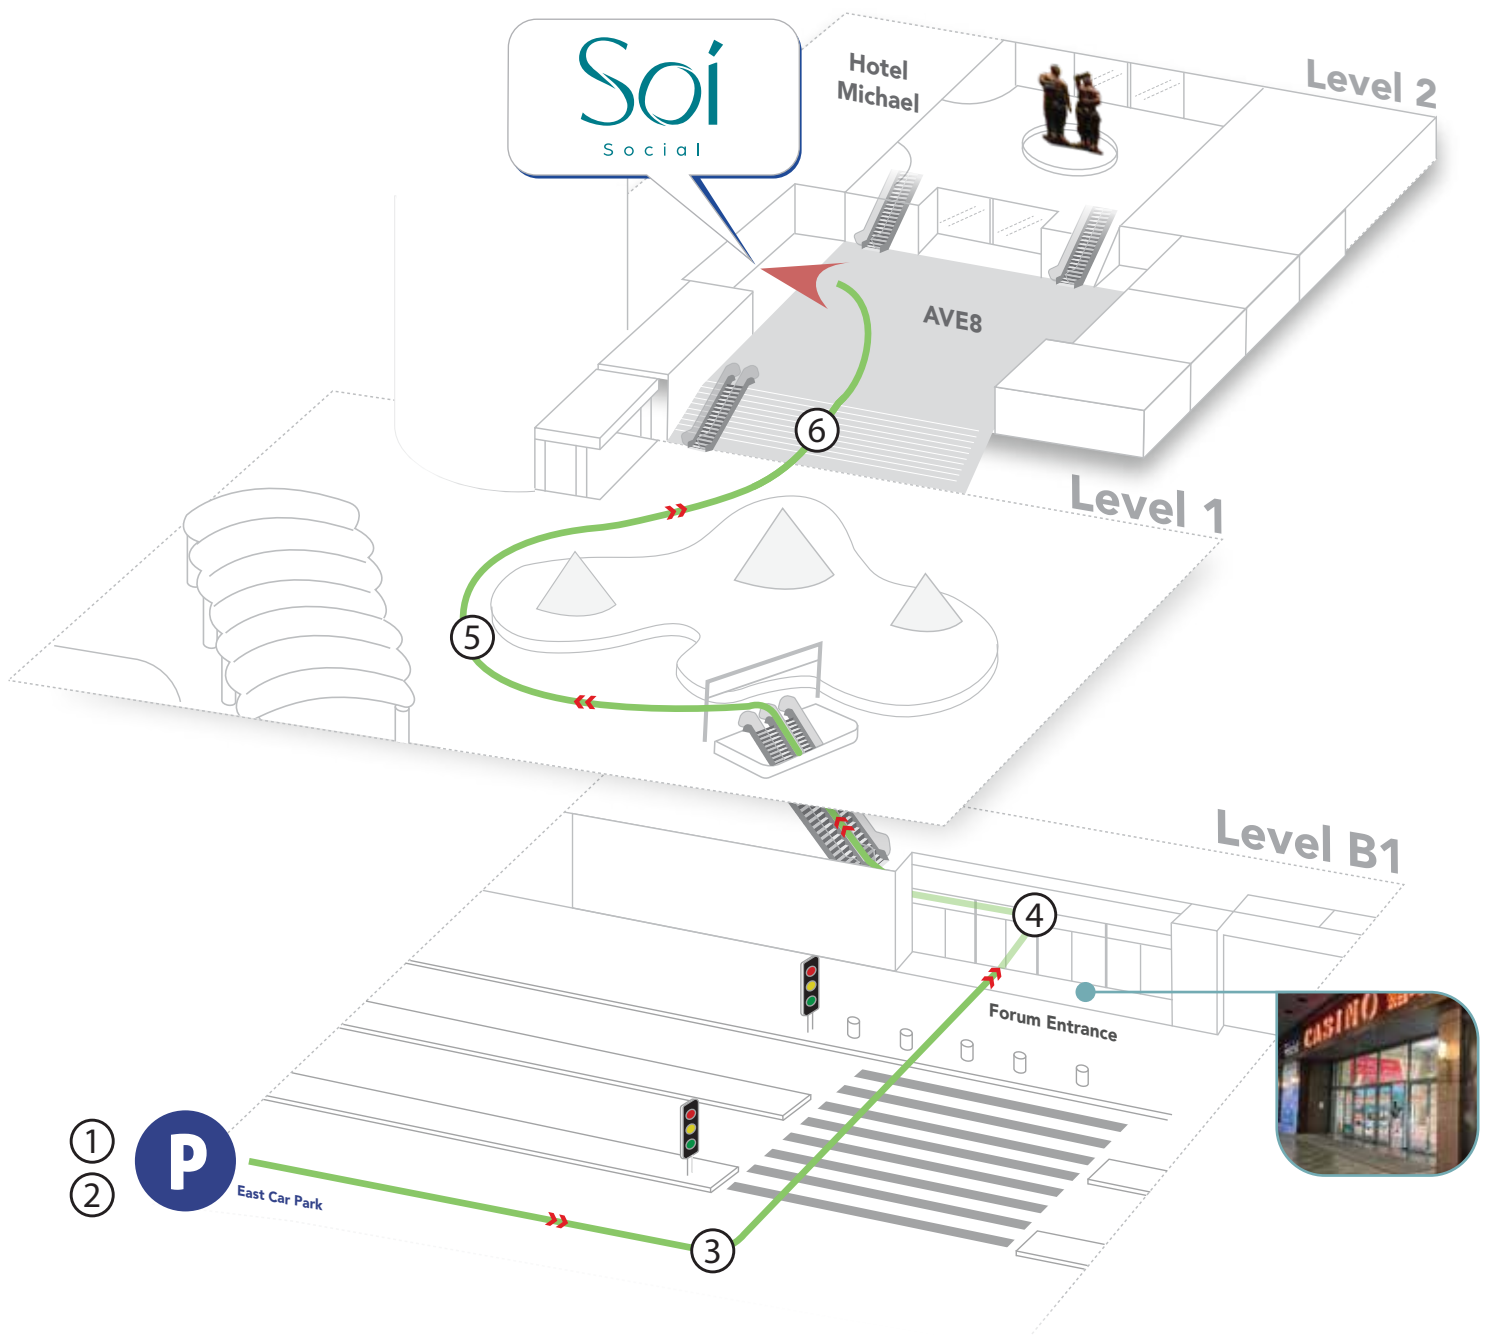

By Sentosa Express (Resorts World Station)

- ① Board the Sentosa Express at VivoCity Level 3. Alight at the first stop.
- ② Turn left towards AVE8.
- ③ Go up one flight of stairs/escalators. SOI SOCIAL is on your left.

By RWS8 and Public Buses

- ① Alight at Resorts World Sentosa and enter the Forum.
- ② Turn left and take the escalator to Level 1.
- ③ Walk around the central installation towards AVE8.
- ④ Go up one flight of stairs/escalators. SOI SOCIAL is on your left.

By Car

- ① On Sentosa Gateway, keep to the left and drive down the slope leading to Resorts World Sentosa Car Park.
- ② Filter right and stay on the lane marked "Cars/Taxis".
- ③ Follow the overhead signage to "B1 East" and park. Walk towards the Forum entrance.
- ④ Enter the Forum and turn left. Take the escalator to Level 1.
- ⑤ Walk around the central installation towards AVE8.
- ⑥ Go up one flight of stairs/escalators. SOI SOCIAL is on your left.

By Taxi

- ① Drop off at Hotel Michael lobby in Resorts World Sentosa.
- ② Walk past the iconic Botero statues.
- ③ Exit the lobby and walk through AVE8. SOI SOCIAL is on your right.