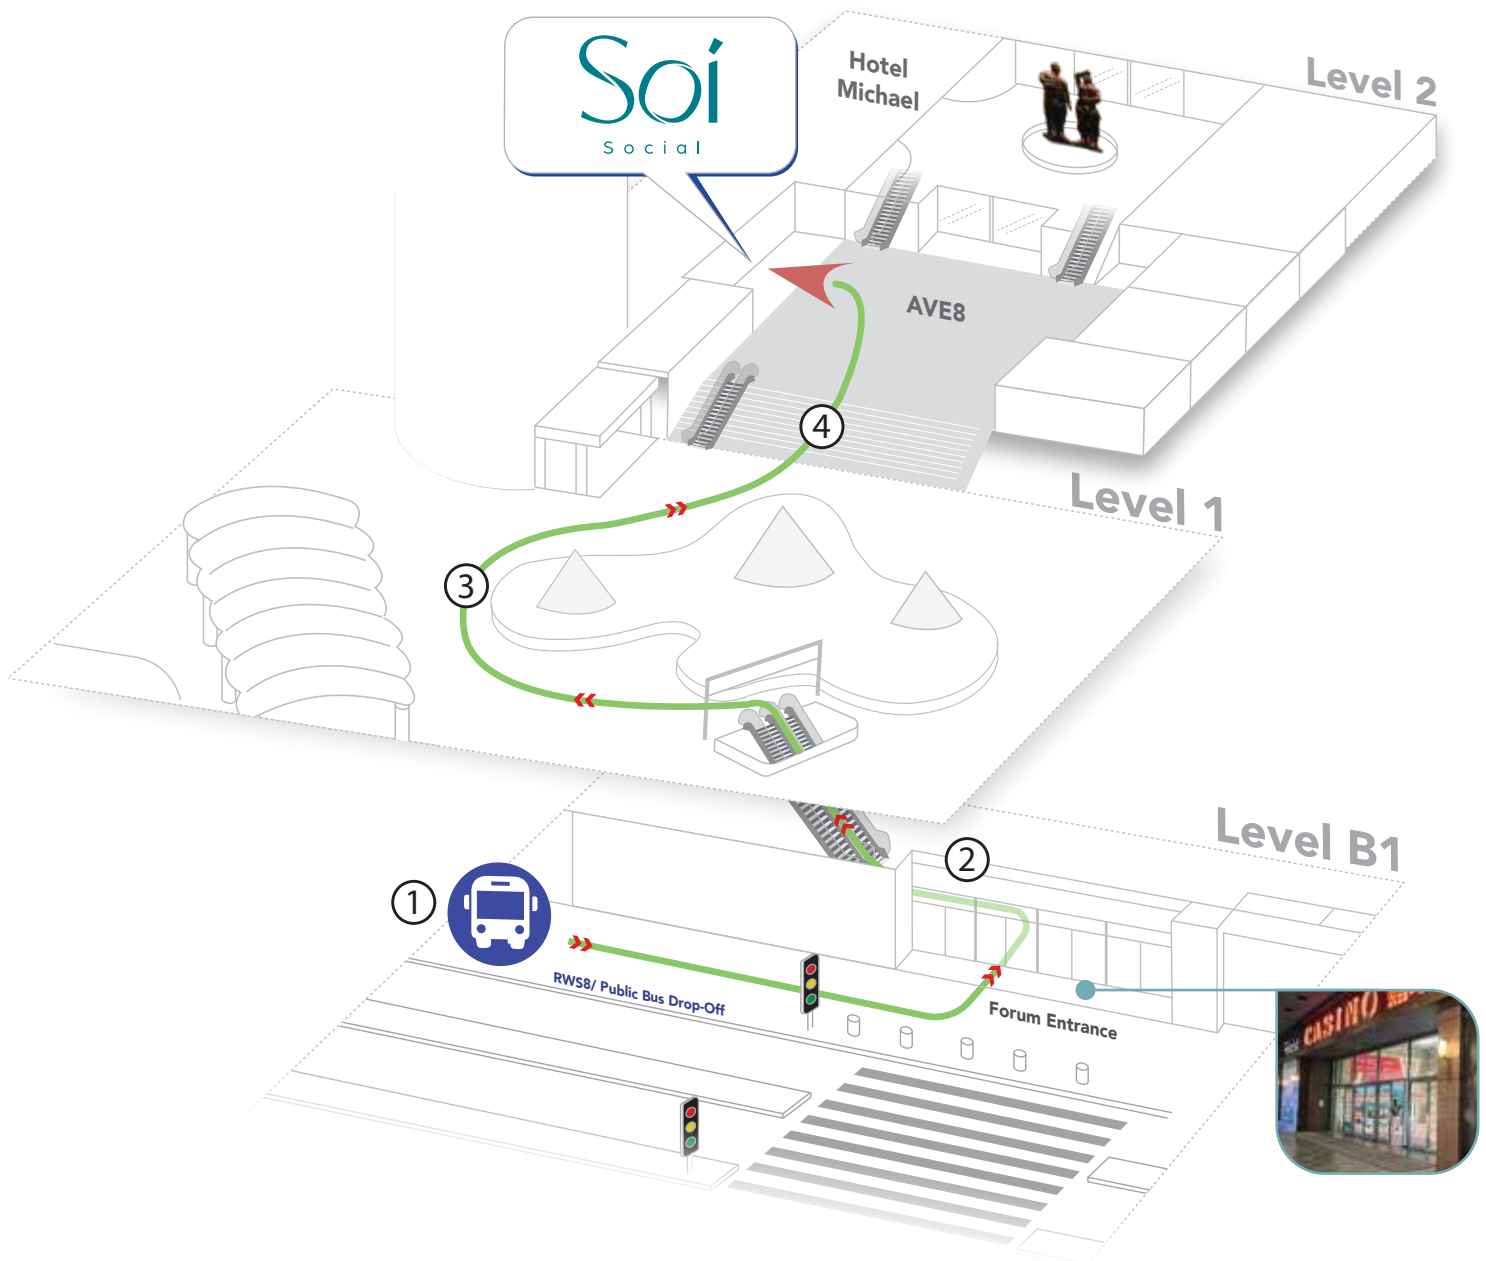

By Sentosa Express (Resorts World Station)

- ① Board the Sentosa Express at VivoCity Level 3. Alight at the first stop.
- ② Turn left towards AVE8.
- ③ Go up one flight of stairs/escalators. SOI SOCIAL is on your left.

By RWS8 and Public Buses

- ① Alight at Resorts World Sentosa and enter the Forum.
- ② Turn left and take the escalator to Level 1.
- ③ Walk around the central installation towards AVE8.
- ④ Go up one flight of stairs/escalators. SOI SOCIAL is on your left.

By Car

- ① On Sentosa Gateway, keep to the left and drive down the slope leading to Resorts World Sentosa Car Park.
- ② Filter right and stay on the lane marked "Cars/Taxis".
- ③ Follow the overhead signage to "B1 East" and park. Walk towards the Forum entrance.
- ④ Enter the Forum and turn left. Take the escalator to Level 1.
- ⑤ Walk around the central installation towards AVE8.
- ⑥ Go up one flight of stairs/escalators. SOI SOCIAL is on your left.

By Taxi

- ① Drop off at Hotel Michael lobby in Resorts World Sentosa.
- ② Walk past the iconic Botero statues.
- ③ Exit the lobby and walk through AVE8. SOI SOCIAL is on your right.